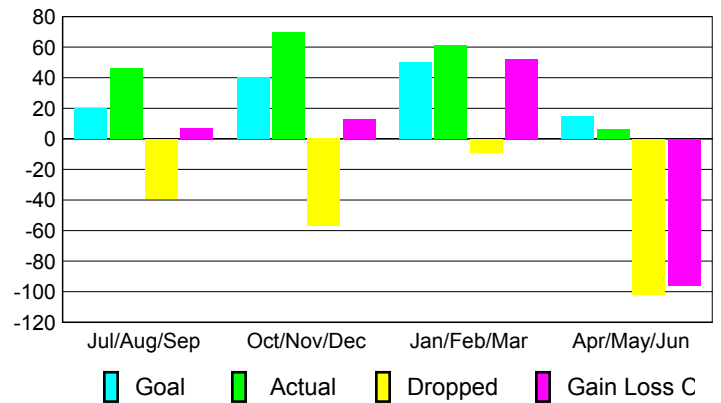

Membership Results 2008-2009

Goal, New, Dropped, Gain/Loss

Comparison of Membership Gain/Loss

Current Year Compared to the Previous Year