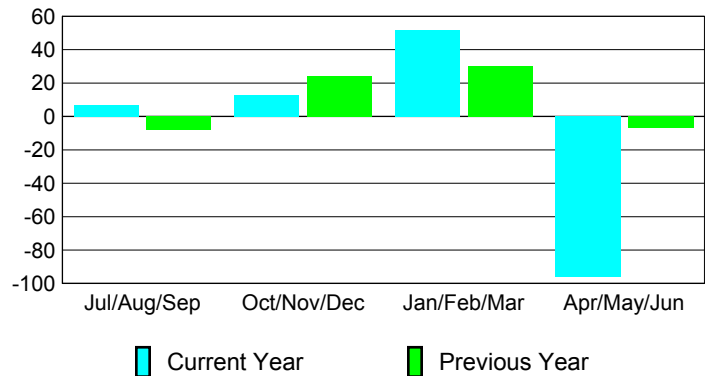

Gender Comparison 2008-2009

Jul/Aug/Sep

Oct/Nov/Dec

Jan/Feb/Mar

Apr/May/June

Male

Female