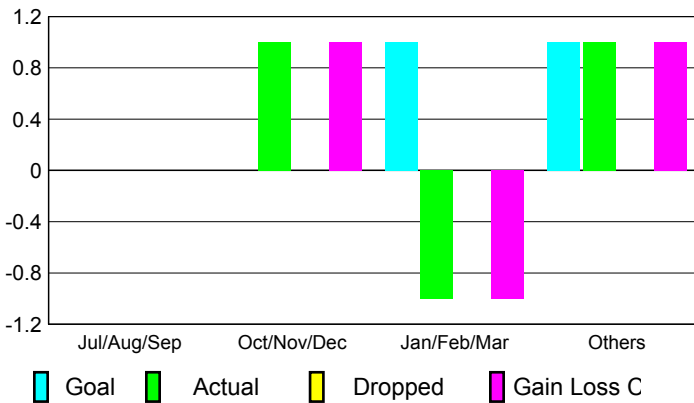

2008-2009 GMT Quarterly Report for District (or Undistricted) **District 310 A2**

GMT: **SOMSAKDI LOVISUTH**

Location: **THAILAND**

GMT CA: **5**

CLUBS

Club Results 2008-2009

Clubs 2007-2008

Month	New Club Goal	Actual New Clubs	Actual Dropped Clubs	Gain/Loss of Clubs	Gain/Loss of Clubs
Jul/Aug/Sep	0	0	0	0	0
Oct/Nov/Dec	0	1	0	1	0
Jan/Feb/Mar	1	-1	0	-1	0
Apr/May/June	1	1	0	1	1
Totals	2	1	0	1	1

Club Results 2008-2009

Goal, New, Dropped, Gain/Loss

Comparison of Club Gain/Loss

Current Year Compared to the Previous Year