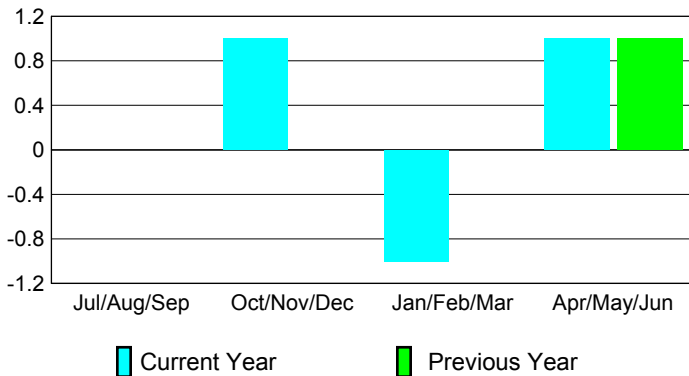

2008-2009 GMT Quarterly Report for District (or Undistricted) **District 310 A2**

GMT: **SOMSAKDI LOVISUTH**

Location: **THAILAND**

GMT CA: **5**

CLUBS

Club Results 2008-2009

Clubs 2007-2008

Month	New Club Goal	Actual New Clubs	Actual Dropped Clubs	Gain/Loss of Clubs	Gain/Loss of Clubs
Jul/Aug/Sep	0	0	0	0	0
Oct/Nov/Dec	0	1	0	1	0
Jan/Feb/Mar	1	-1	0	-1	0
Apr/May/June	1	1	0	1	1
Totals	2	1	0	1	1

Club Results 2008-2009

Goal, New, Dropped, Gain/Loss

Comparison of Club Gain/Loss

Current Year Compared to the Previous Year

YTD Status Quo Clubs 2008-2009

Status Quo Clubs Compared to Status Quo Members

MEMBERSHIP

Membership Results 2008-2009

Membership 2007-2008

Month	Net Memb Goal	Actual New Memb	Actual Dropped Memb	Gain/Loss of Memb	Gain/Loss of Memb
Jul/Aug/Sep	20	46	-39	7	-8
Oct/Nov/Dec	40	70	-57	13	24
Jan/Feb/Mar	50	61	-9	52	30
Apr/May/June	15	6	-102	-96	-7
Totals	125	183	-207	-24	39

Membership Results 2008-2009

Goal, New, Dropped, Gain/Loss

Comparison of Membership Gain/Loss

Current Year Compared to the Previous Year

Gender Comparison 2008-2009

Jul/Aug/Sep

Oct/Nov/Dec

Jan/Feb/Mar

Apr/May/June

Male

Female